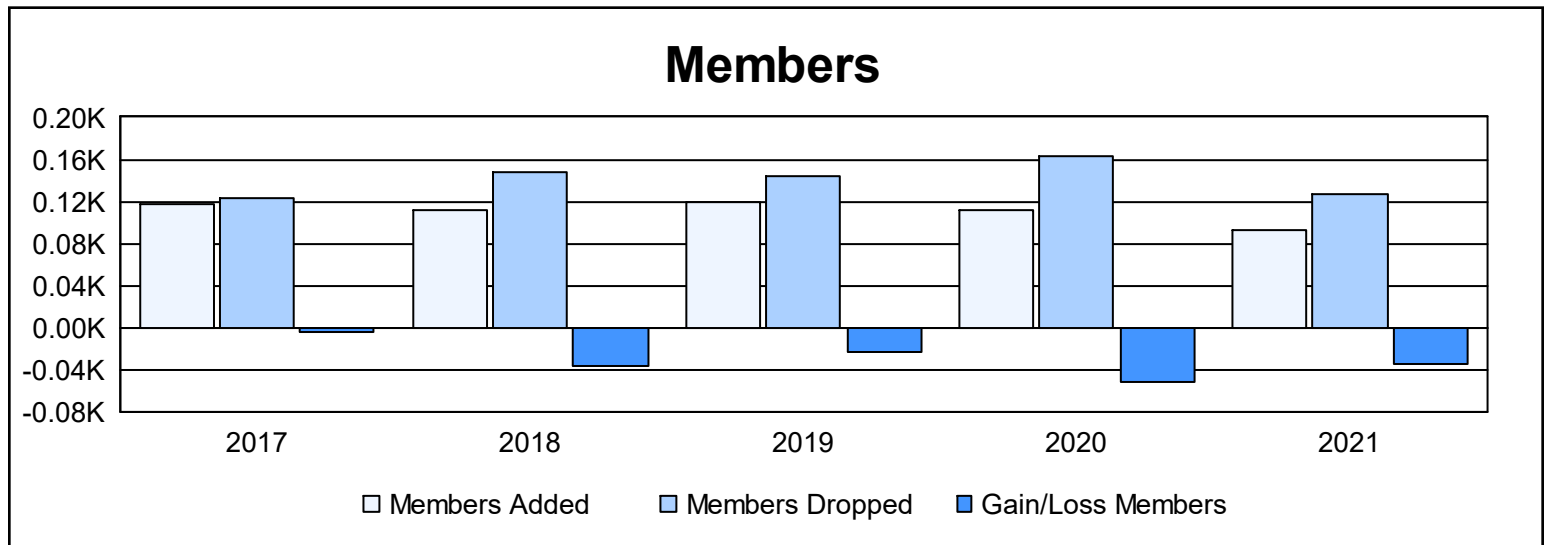

Year	New Clubs	Dropped Clubs	Gain/ Loss Clubs	New Members	Charter Members	Reinstate Members	Transfer Members	Total Member Added	Total Members Dropped	Gain/ Loss Members
2016-2017	0	0	0	104	0	5	9	118	123	-5
2017-2018	0	0	0	96	1	4	10	111	147	-36
2018-2019	0	0	0	111	0	0	8	119	143	-24
2019-2020	1	3	-2	66	24	3	18	111	162	-51
2020-2021	0	4	-4	81	2	2	7	92	126	-34
<b>Average</b>	<b>0</b>	<b>1</b>	<b>-1</b>	<b>92</b>	<b>5</b>	<b>3</b>	<b>10</b>	<b>110</b>	<b>140</b>	<b>-30</b>

### Membership Composition June 2021 Cumulative