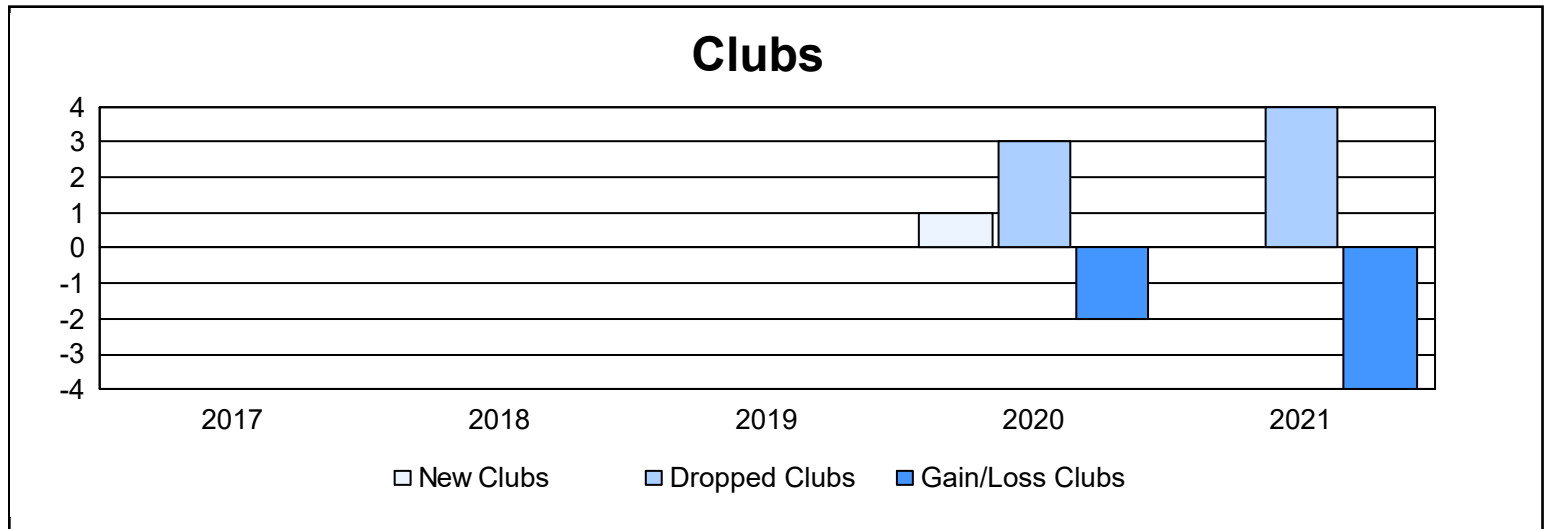

Year	New Clubs	Dropped Clubs	Gain/ Loss Clubs	New Members	Charter Members	Reinstate Members	Transfer Members	Total Member Added	Total Members Dropped	Gain/ Loss Members
2016-2017	0	0	0	104	0	5	9	118	123	-5
2017-2018	0	0	0	96	1	4	10	111	147	-36
2018-2019	0	0	0	111	0	0	8	119	143	-24
2019-2020	1	3	-2	66	24	3	18	111	162	-51
2020-2021	0	4	-4	81	2	2	7	92	126	-34
<b>Average</b>	<b>0</b>	<b>1</b>	<b>-1</b>	<b>92</b>	<b>5</b>	<b>3</b>	<b>10</b>	<b>110</b>	<b>140</b>	<b>-30</b>

### Membership Composition June 2021 Cumulative