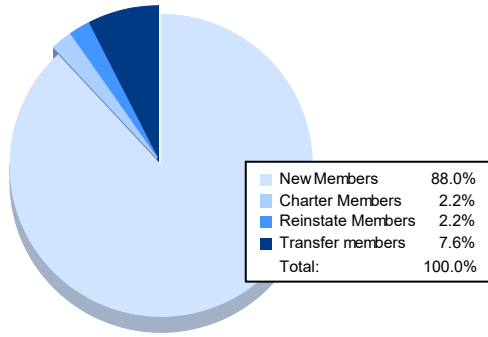

Year	New Clubs	Dropped Clubs	Gain/ Loss Clubs	New Members	Charter Members	Reinstate Members	Transfer Members	Total Member Added	Total Members Dropped	Gain/ Loss Members
2016-2017	0	0	0	104	0	5	9	118	123	-5
2017-2018	0	0	0	96	1	4	10	111	147	-36
2018-2019	0	0	0	111	0	0	8	119	143	-24
2019-2020	1	3	-2	66	24	3	18	111	162	-51
2020-2021	0	4	-4	81	2	2	7	92	126	-34
<b>Average</b>	<b>0</b>	<b>1</b>	<b>-1</b>	<b>92</b>	<b>5</b>	<b>3</b>	<b>10</b>	<b>110</b>	<b>140</b>	<b>-30</b>

### Membership Composition June 2021 Cumulative